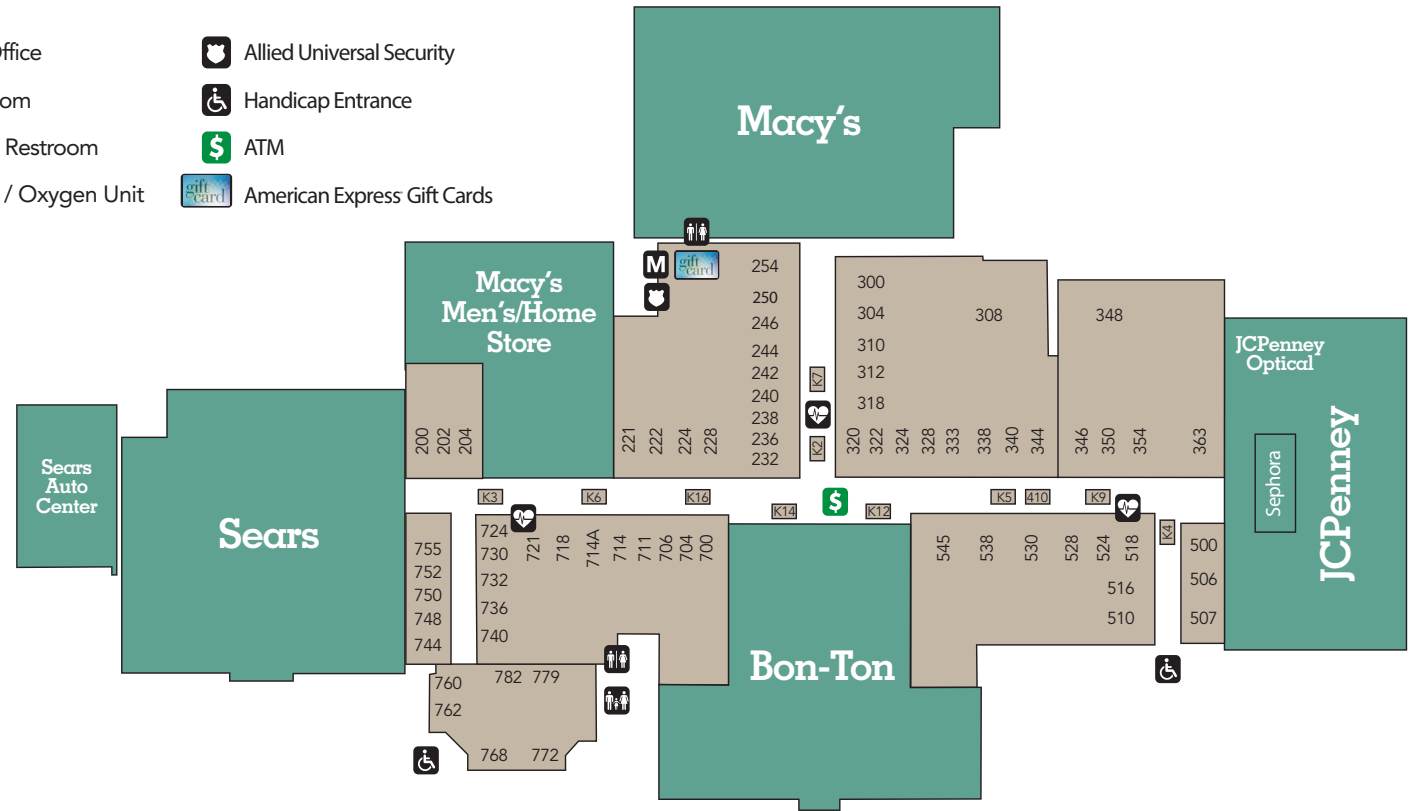

Department Stores

Bon-Ton
JCPenney
Macy's
Sears

Accessories

736 Claire's Boutique
732 Lids
240 Sunglass Hut

Beauty & Bath

324 Bath & Body Works
242 MasterCuts
518 Outlooks For Hair
K3 R&S Fragrance
752 Regis Salon
Sephora Inside JCPenney
530 Victoria's Secret

721 f.y.e.
724 GameStop

Personal Services

246 AT&T
K6 Bath Fitters
K12 iDropped
JCPenney Optical
506 L.A. Nails
500 LensCrafters
250 Massage Therapy
244 Master Brow
K7 Sprint Express
507 Town Hall Tattoo
312 T-Mobile
320 Verizon Wireless
748 Wonder Nails

Shoes

528 Journeys
718 Payless ShoeSource
363 Shoe Dept./Encore

Specialty Shops

516 B.C. Wine Shoppe
304 Custom Tee Designs
750 Game Box Arcade

Sports, Health & Fitness

410 Cellular Accessories
538 Champs Sports
224 Finish Line
202 GNC
300 Schuylkill Valley Sports
238 Vitamin World

-  Mall Office
-  Allied Universal Security
-  Restroom
-  Handicap Entrance
-  Family Restroom
-  ATM
-  A.E.D. / Oxygen Unit
-  American Express Gift Cards

Wyoming Valley Center

401 Firestone Tires
900 h.h. gregg
920 New York Linens
& Furniture
Office Max/
Copymax
950